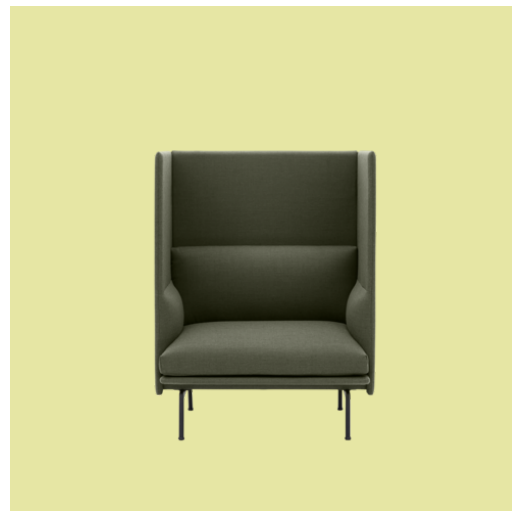

Outline Highback Sofa 100 1-Seater

“With the Outline Sofa Series, we wanted to create a visually light and elegant design with lots of comfort, translating aspects of modern architecture into the design through juxtaposing elements. Outline is created with slim proportions for a simple and elegant look, complemented by its generous seat and slender legs. There’s a calm serenity about the Outline Sofa Series, having a soft and deep seat with clean lines and a strong architectural presence, brought forth by its overlapping forms that bring a refined touch to the expression of the design.”

— Anderssen & Voll

Designed by	Anderssen & Voll
About the designer	Anderssen & Voll are two thirds of the former Norway Says and among the most prominent and successful Norwegian designers. They have formerly been named both Norwegian and Scandinavian Designers of the Year in Norway and have received international awards and recognition for their work with furniture, lighting, and home accessories.
Environment	Indoor
Country of Production	Slovakia
Preassembled	No - Assembly is needed. Please see more information in the assembly instruction.
Description	The Outline Highback Sofa combines the soft, deep seat and clean refined lines of Outline with a highback element, allowing for the design to create private spheres within bigger spaces and provide shelter for conversation and collaboration. The design has a timeless yet modern expression that makes it an ideal fit in any open-plan space, hospitality setting, workplace or public area.
Material	Black powder coated or polished aluminum base with pre-mounted felt glides. Wood and steel construction. Cold foam filling. Fully upholstered with textile, imitation leather or leather. Leather from selected premium leather suppliers.